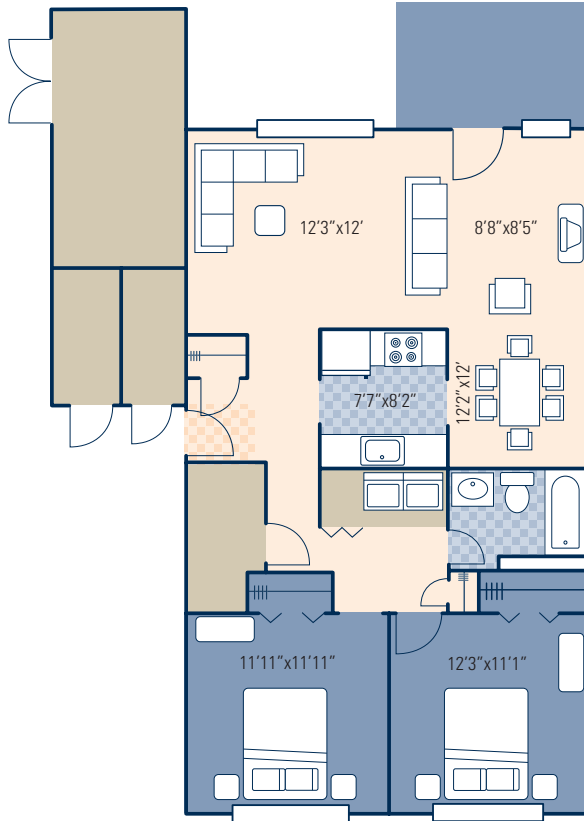

NSA SARATOGA SPRINGS

2 BEDROOM | QUIET HARBOR | E1 – E6

Balfour Beatty
Communities

*Floor plans may vary